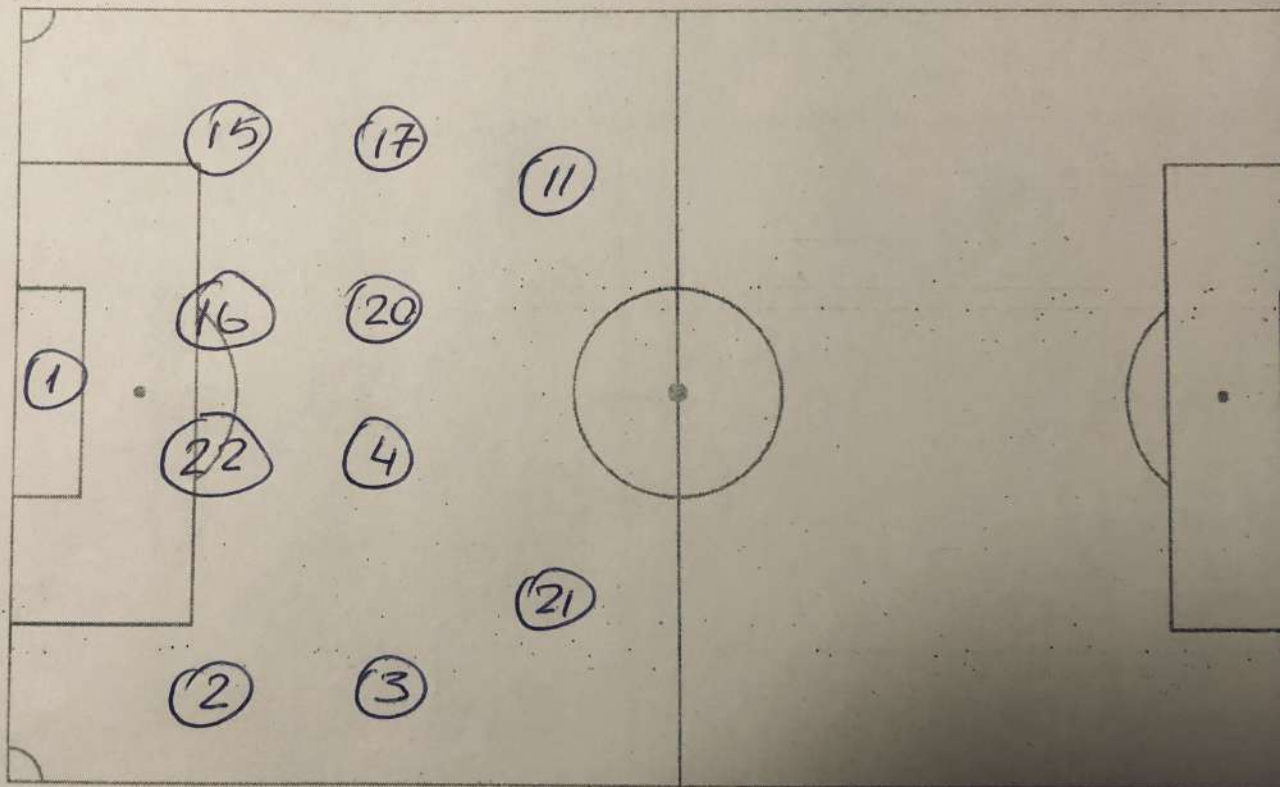

Baltic Women's football league 2022

Team: SFK RĪGA

Staff

NAME	Role
Mihails Zemlinskis	Head Coach
Pavel Davidovs	Manager
Nikole Sergejeva	Doctor
Aleksandrs Šušunovs	Manager

Tactical Line Ups

Signature of the official in charge:

Jurijs AZAROVs